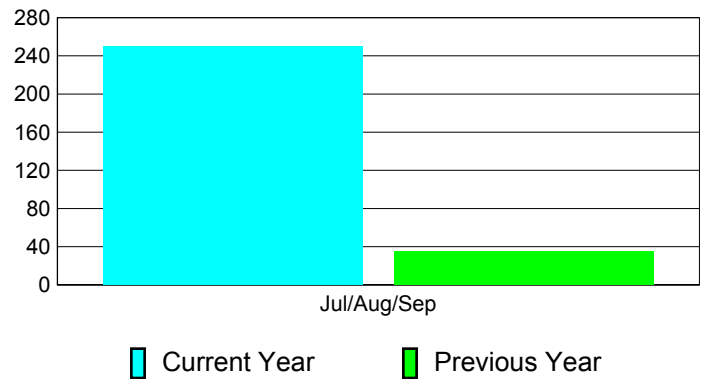

Gender Comparison 2011-2012

Jul/Aug/Sep

Male Female