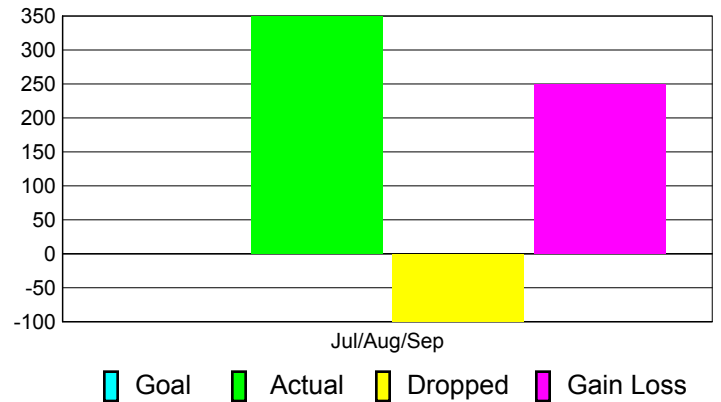

Membership Results 2011-2012

Goal, New, Dropped, Gain/Loss

Comparison of Membership Gain/Loss

Current Year Compared to the Previous Year