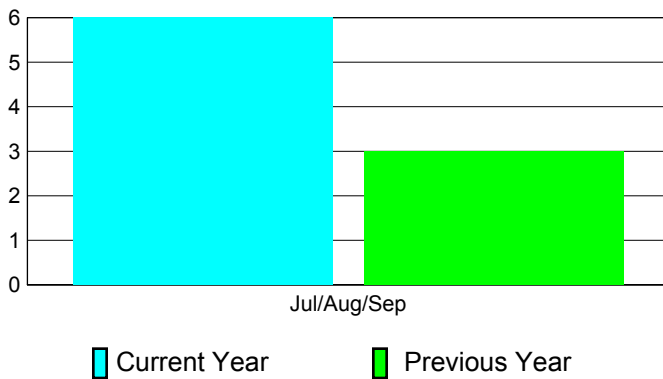

2011-2012 GMT Reports for District (or Undistricted) **District 324A2 INDIA**

GMT: **M NAGARAJAN**

Location: **INDIA**

GMT CA: **6**

CLUBS

Club Results
2011-2012

Clubs
2010-2011

Month	New Club Goal	Actual New Clubs	Actual Dropped Clubs	Gain/Loss of Clubs	Gain/Loss of Clubs
Jul/Aug/Sep		6	0	6	3
Totals		6	0	6	3

Club Results 2011-2012

Goal, New, Dropped, Gain/Loss

Comparison of Club Gain/Loss

Current Year Compared to the Previous Year

YTD Status Quo Clubs 2011-2012

Status Quo Clubs Compared to Status Quo Members

MEMBERSHIP