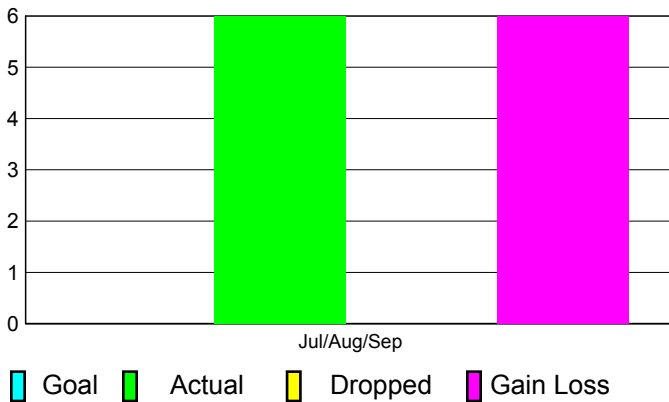

2011-2012 GMT Reports for District (or Undistricted) **District 324A2 INDIA**

GMT: **M NAGARAJAN**

Location: **INDIA**

GMT CA: **6**

CLUBS

Club Results
2011-2012

Clubs
2010-2011

Month	New Club Goal	Actual New Clubs	Actual Dropped Clubs	Gain/Loss of Clubs	Gain/Loss of Clubs
Jul/Aug/Sep		6	0	6	3
Totals		6	0	6	3

Club Results 2011-2012

Goal, New, Dropped, Gain/Loss

Comparison of Club Gain/Loss

Current Year Compared to the Previous Year

YTD Status Quo Clubs 2011-2012

Status Quo Clubs Compared to Status Quo Members

MEMBERSHIP